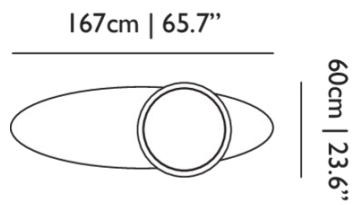

Detailing

Have you ever seen a pig balancing a tray? The Pig Table never fails to elicit a strong response from onlookers.

Colours

Black

Pig Table

Dimensions

Product

WIDTH 167cm | 65.7"

HEIGHT 77cm | 30.3"

DEPTH 60cm | 23.6"

Packaging

WIDTH 45cm | 17.7"

HEIGHT 80cm | 31.5"

CUBAGE 0.59m³ | 20.98ft³

LENGTH 165cm | 65"

WEIGHT 41.5kg | 91.49lbs