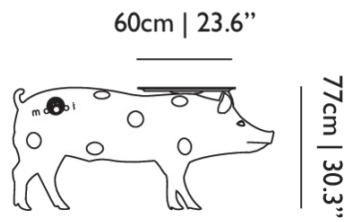

Detailing

Have you ever seen a pig balancing a tray? The Pig Table never fails to elicit a strong response from onlookers.

Colours

Black

Pig Table

Dimensions

Product

WIDTH 167cm | 65.7"

HEIGHT 77cm | 30.3"

DEPTH 60cm | 23.6"

Packaging

WIDTH 45cm | 17.7"

HEIGHT 80cm | 31.5"

CUBAGE 0.59m³ | 20.98ft³

LENGTH 165cm | 65"

WEIGHT 41.5kg | 91.49lbs